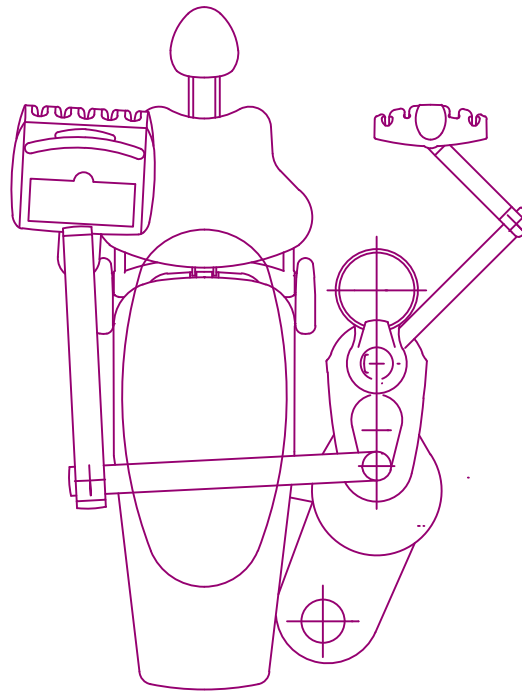

# Chair Outline

Leave minimum  
650mm clear around  
the head. Check with  
manufacturers for  
further guidance.

Scale = 1:20 at A4 paper size  
Check your printer is set to 'Paper Scaling = None'