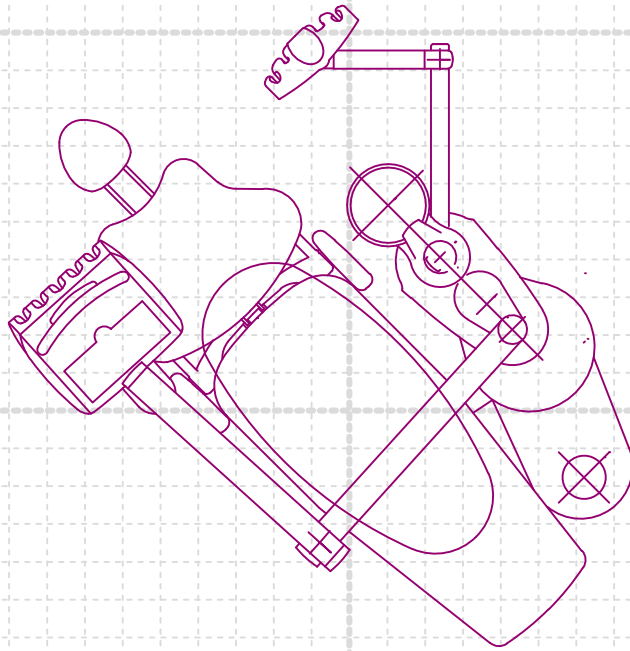

INTRAFIT

01278 781639 office@intrafit.co.uk

Unit 4, Monkton House, Highbridge, Somerset, TA9 4QY

'L' Shape Spacing

Wall

Front edge of worktop

Each small square = 100mm. Each large square = 1m

Scale = 1:20 at A4 paper size

Check your printer is set to 'Paper Scaling = None'