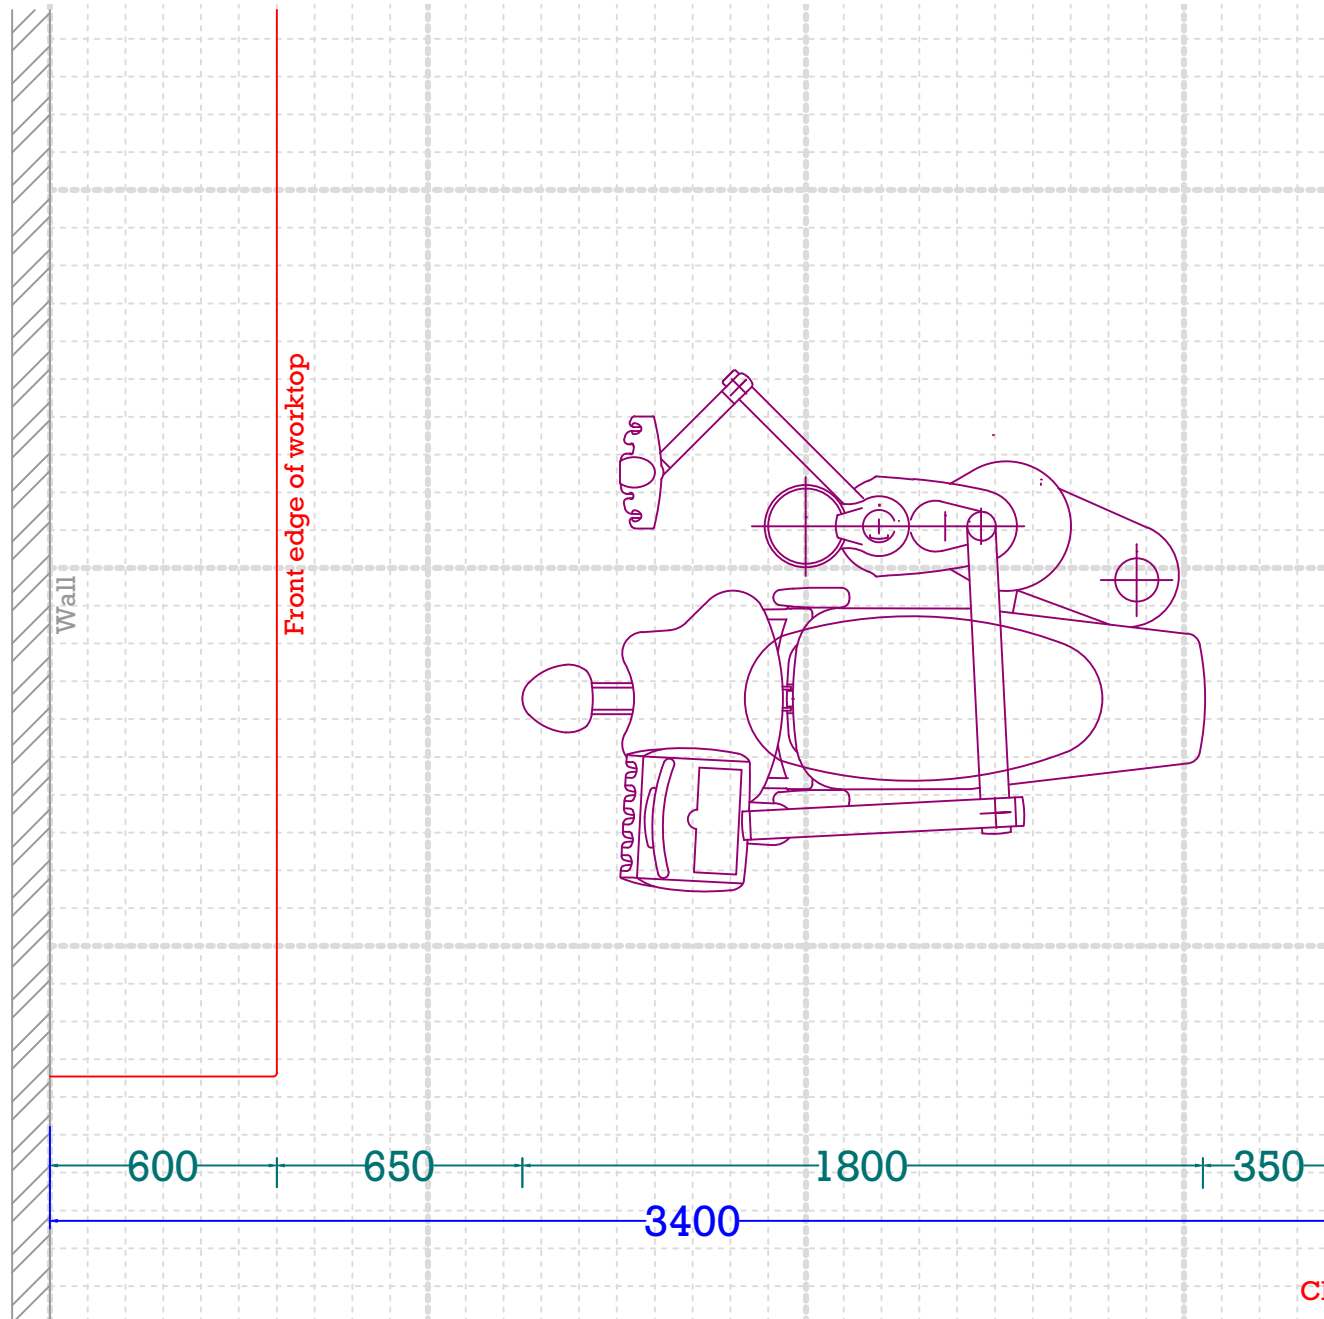

## Chair Spacings

Scale = 1:20 at A4 paper size  
Check your printer is set to 'Paper Scaling = None'