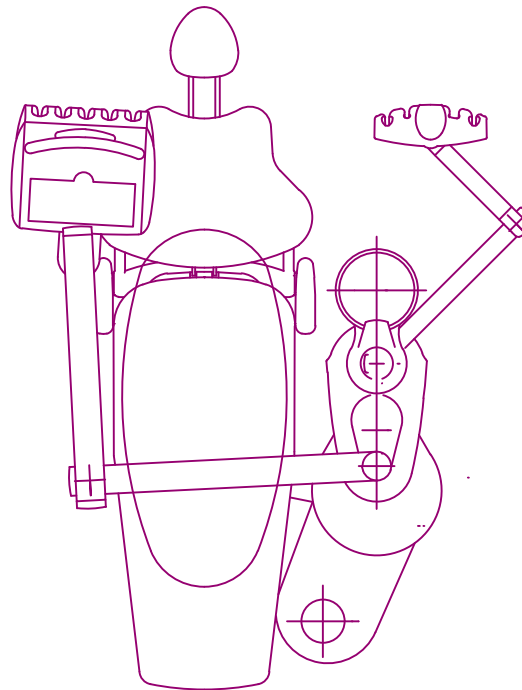

## Chair Outline

Leave minimum  
650mm clear around  
the head. Check with  
manufacturers for  
further guidance.

Scale = 1:20 at A4 paper size  
Check your printer is set to 'Paper Scaling = None'